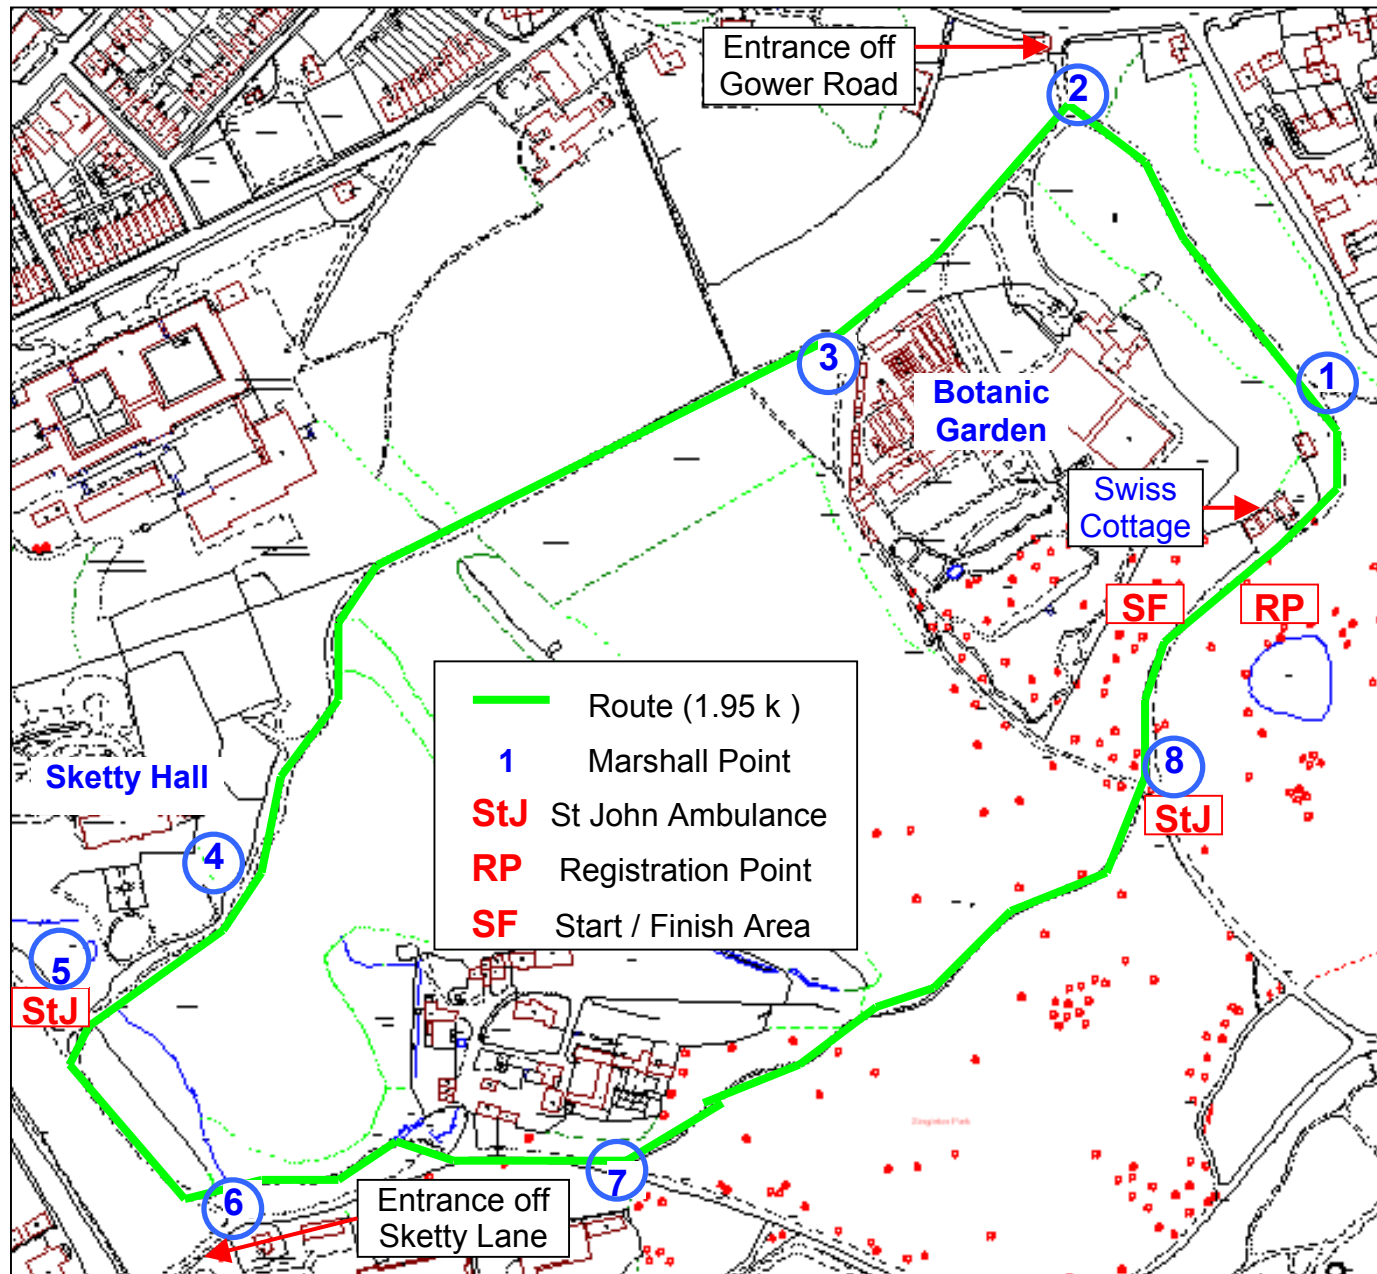

SINGLETON PARK KICK BIKE RACE SATURDAY 2nd OCTOBER 2004

All entrances are for pedestrians only. Cars can be parked in the Gower Road area or the National Pool pay and display.